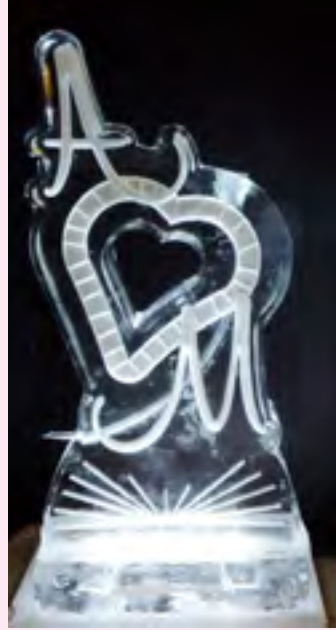

# Happy Valentine's Day from Nadeau's Ice Sculptures

For your custom ice sculpture:  
[icebiz@aol.com](mailto:icebiz@aol.com) or 708-366-3333  
pick up or delivery:  
7623 W Roosevelt Rd • Forest Park, IL 60130