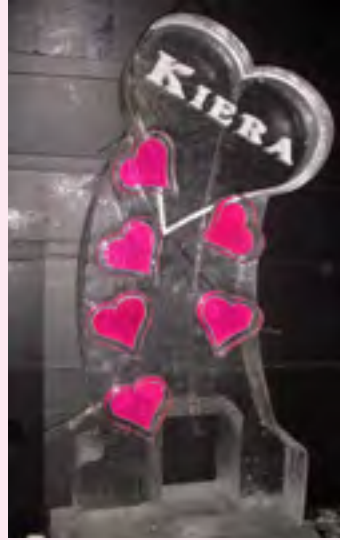

# Happy Valentine's Day from Nadeau's Ice Sculptures

For your custom ice sculpture:  
[icebiz@aol.com](mailto:icebiz@aol.com) or 708-366-3333  
pick up or delivery:  
7623 W Roosevelt Rd • Forest Park, IL 60130